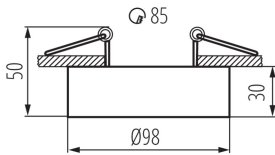

The product is not suitable to be covered with a heat-insulating material: yes

Height [mm]: 50

Diameter [mm]: 98

Assembly hole [mm]: Ø85

TECHNICAL DATA:

Rated voltage [V]: 12 AC; 12 DC; 220-240 AC

Maximum power [W]: max 10

Lighting-fixture angle regulation: in one axis

Lighting-fixture angle regulation [°]: 30

IP class: 20

LOGISTIC DATA:

Packaging method: 50

Number of units in the secondary packaging: 1

Number of units in the packaging: 50

Number of units per layer on a pallet: 300

Net unit weight [g]: 200

Grammage [g]: 244

Length of a unit pack [cm]: 10

Width of a unit pack [cm]: 10

Height of a unit pack [cm]: 5.5

Weight of a cardboard box [kg]: 12.2

28782 MINI BORD DLP-50-W

Ring for spotlight fittings

Width of a cardboard box [cm]: 22
Height of a cardboard box [cm]: 30
Length of a cardboard box [cm] : 54
Volume of a cardboard box [m³]: 0.03564

ADDITIONAL INFORMATION: